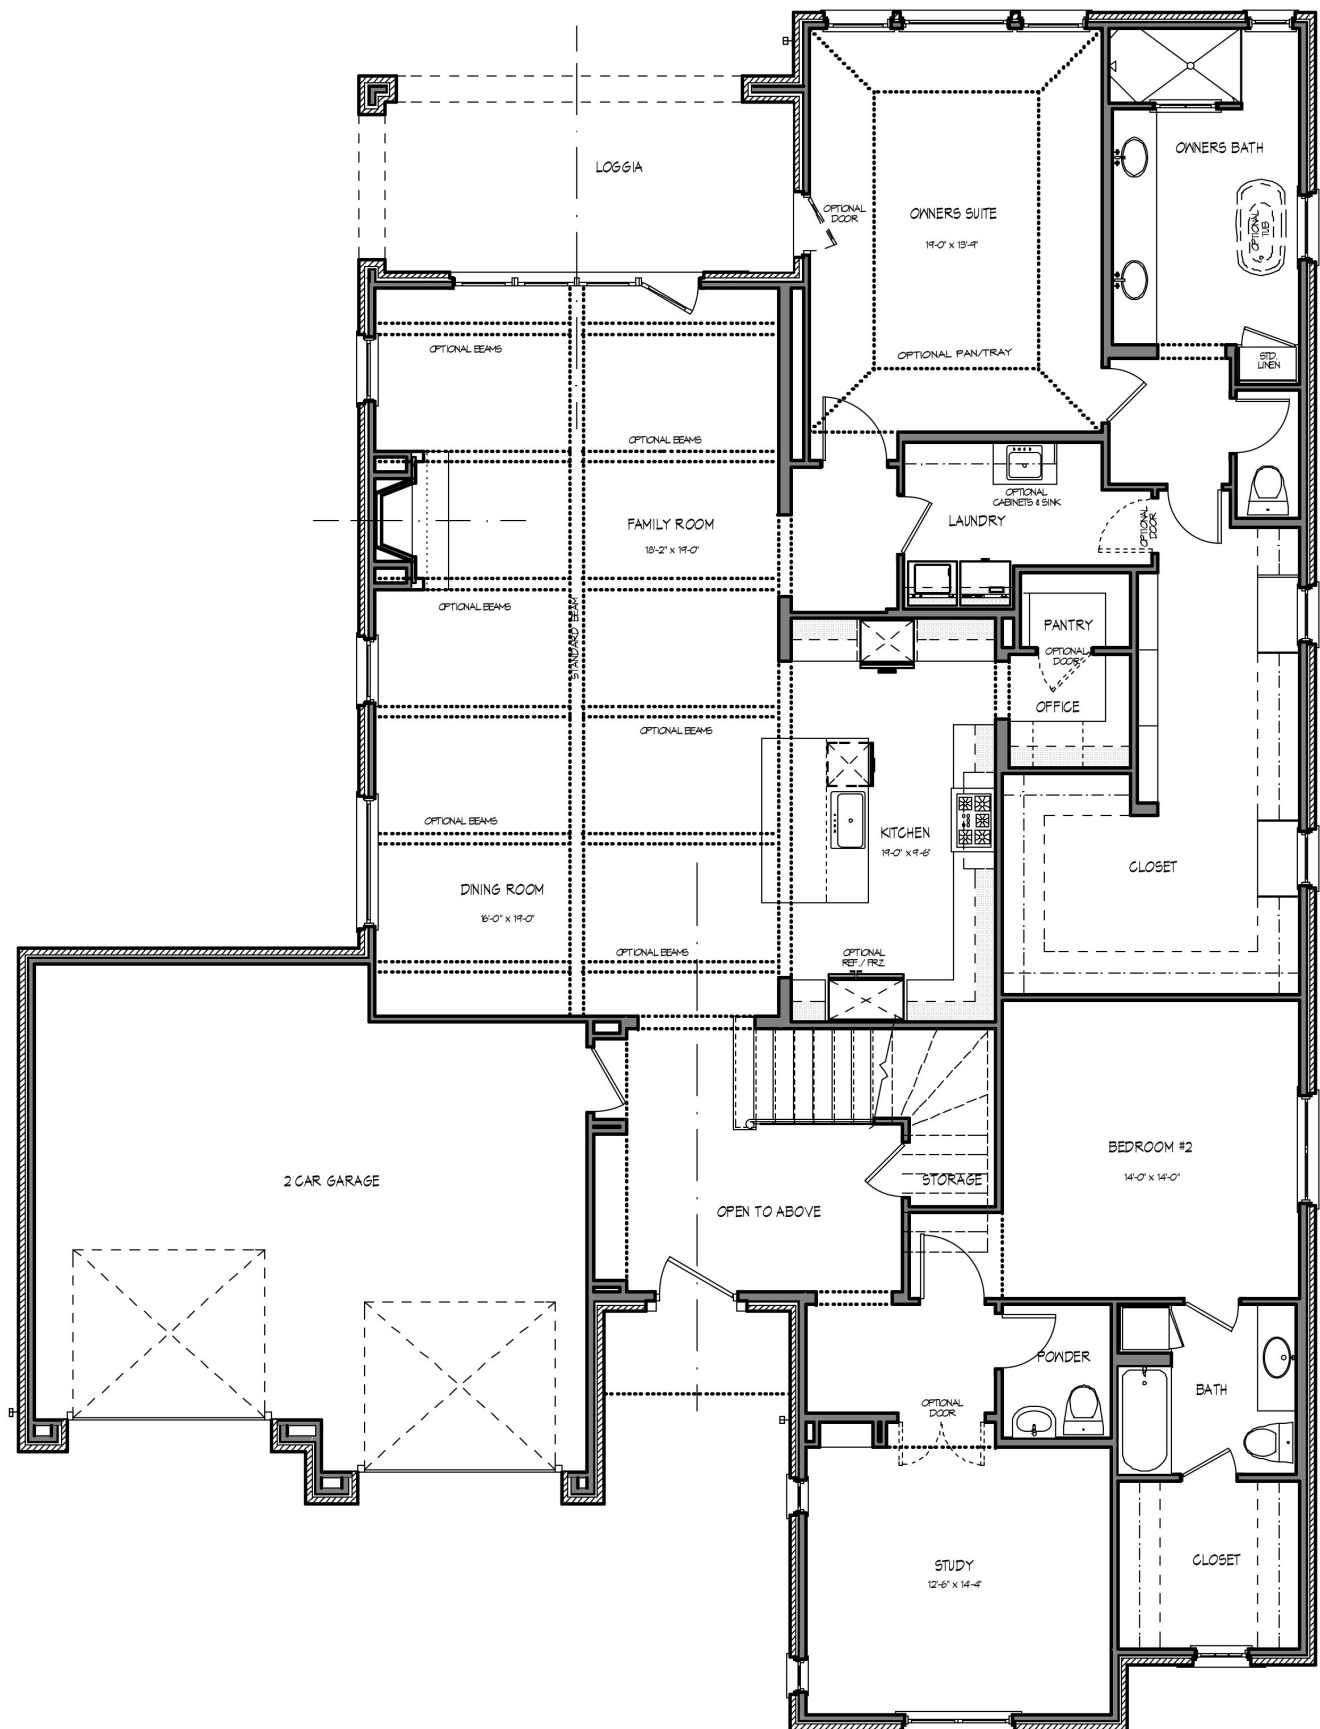

ASHFORD

2 Story · 3,571 SQFT · 3 Bed / 3 Full Bath, 1 Half Bath · 2 Car Garage

English Architecture

*Shown with optional features; see Community Sales Manager for more details.

#C103

Arbor Cove at Chapel Creek · 972.535.2538 · 6785 Arbor Cove Frisco, Texas 75034 · liveinfrisco.cambridgehomes.com · cambridgehomes.com

Upper Floor