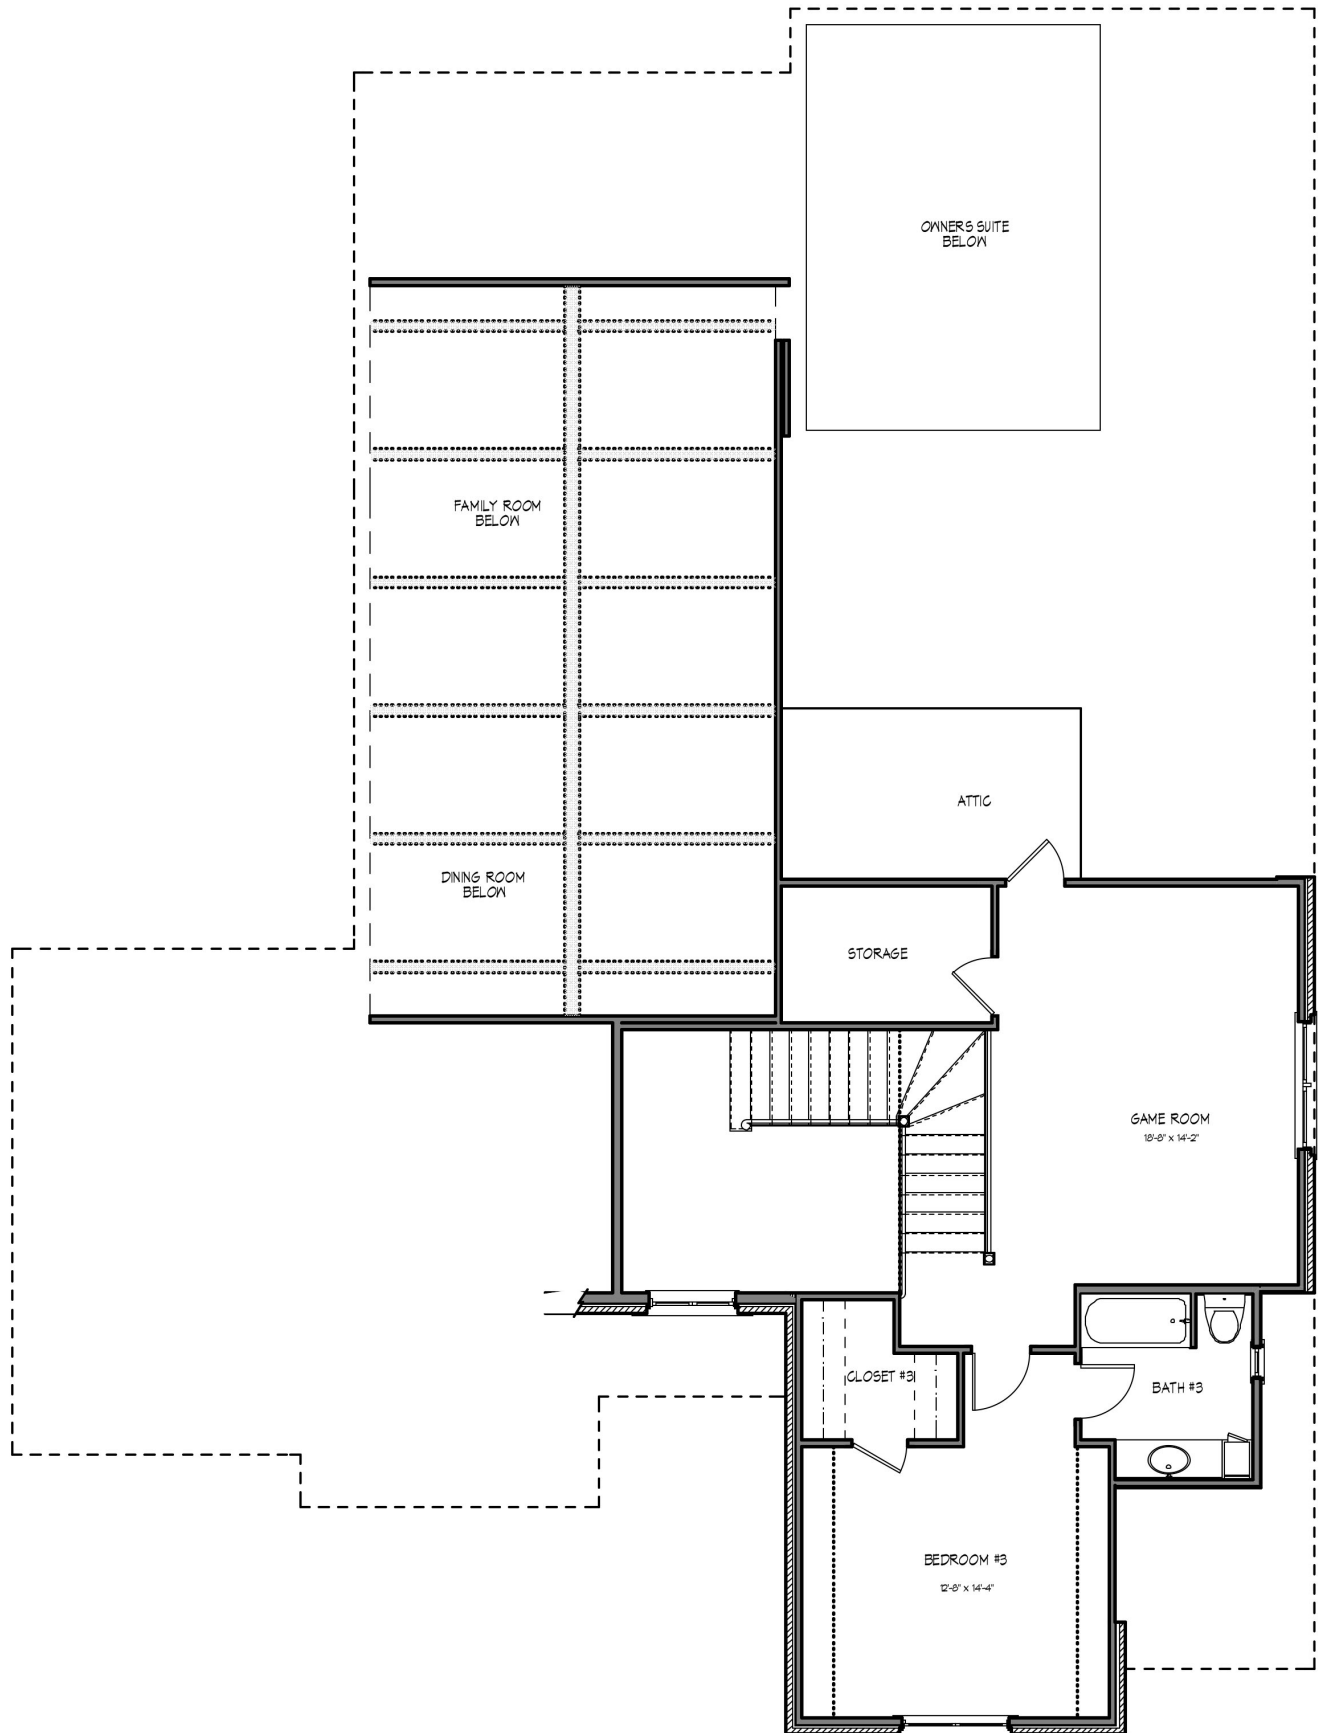

ASHFORD

2 Story · 3,571 SQFT · 3 Bed / 3 Full Bath, 1 Half Bath · 2 Car Garage

English Architecture

*Shown with optional features; see Community Sales Manager for more details.

#C103

Arbor Cove at Chapel Creek · 972.535.2538 · 6785 Arbor Cove Frisco, Texas 75034 · liveinfrisco.cambridgehomes.com · cambridgehomes.com

Upper Floor