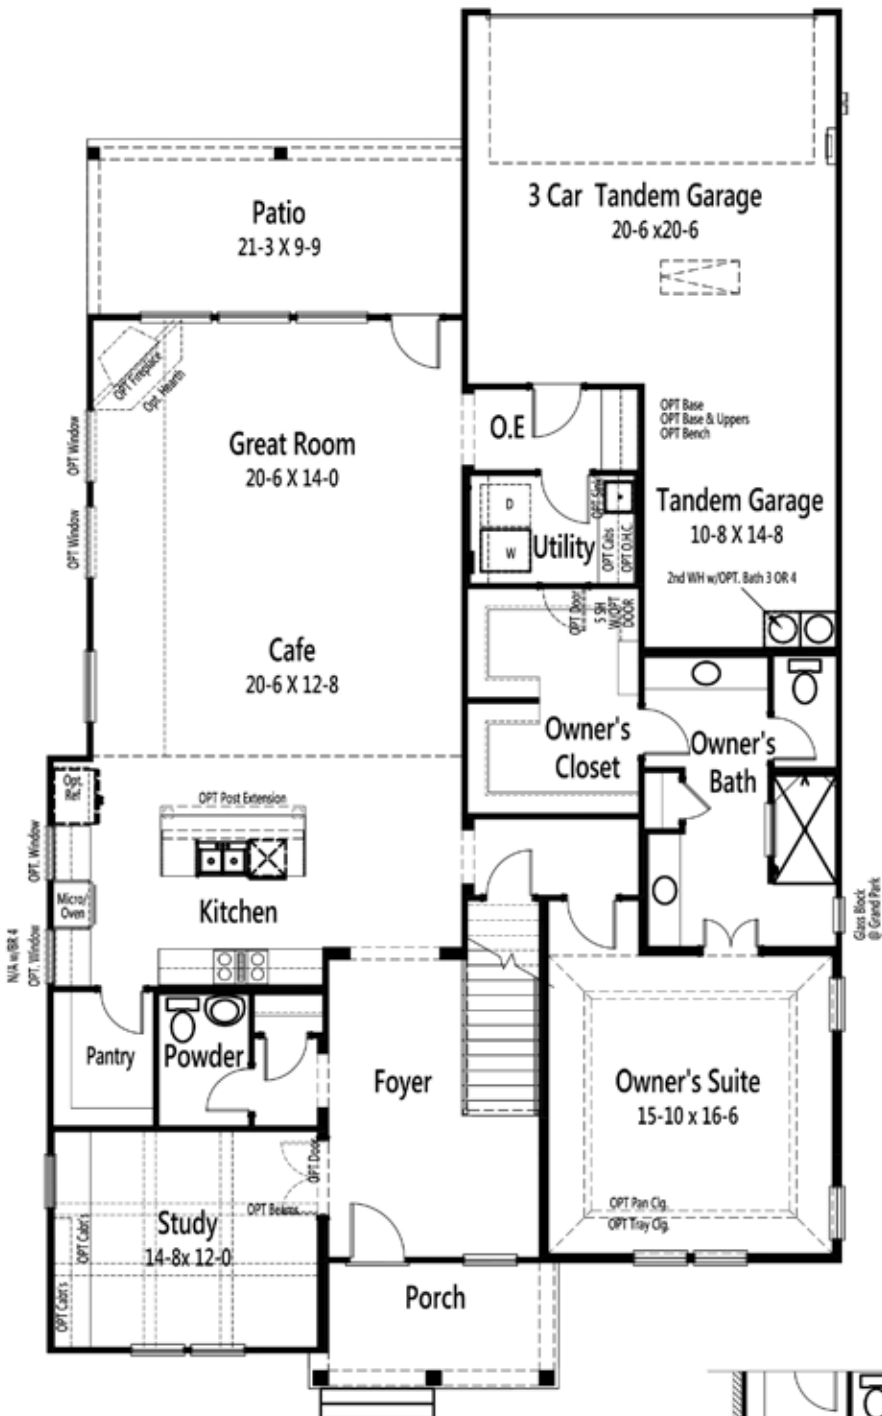

55' · 2 Story · 3,206 SQFT · 3 Bed / 2.5 Bath · 3-Car-Tandem-Garage

Texana Farmhouse

European Romantic

*Shown with optional features; see Community Sales Manager for more details.

HLG 4513

HOMESTEAD AT LIBERTY GROVE · 972.535.2531 · 6313 TRAFALGAR DRIVE ROWLETT, TX 75089 · cambridgehomes.com

Cambridge Homes, 5601 Democracy Drive Ste. 190, Plano, Texas 75024. These depictions represent an artist's concept of the product and are not intended to be an exact representation and are not intended to show specific detailing. The company may change home design, price, materials, features and methods of construction without prior notice. Square footages are estimates only. Copyright © 2018 Cambridge Homes Holdings, LLC. All rights reserved. 2.1.18

Texana Farmhouse

European Romantic

Texana Farmhouse

European Romantic

OPT Media Room

OPT Kitchen Island

OPT Owner's Bath

OPT Bedroom 5 With Bath 4

OPT Bedroom 4 With Bath 3