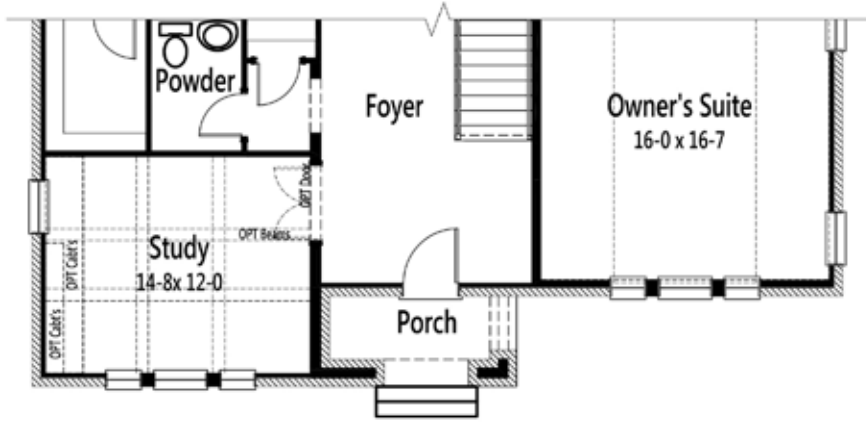

55' · 2 Story · 3,206 SQFT · 3 Bed / 2.5 Bath · 3-Car-Tandem-Garage

Texana Farmhouse

European Romantic

*Shown with optional features; see Community Sales Manager for more details.

HLG 4513

HOMESTEAD AT LIBERTY GROVE · 972.535.2531 · 6313 TRAFALGAR DRIVE ROWLETT, TX 75089 · cambridgehomes.com

Texana Farmhouse

European Romantic

Texana Farmhouse

European Romantic

OPT Media Room

OPT Kitchen Island

OPT Owner's Bath

OPT Bedroom 5 With Bath 4