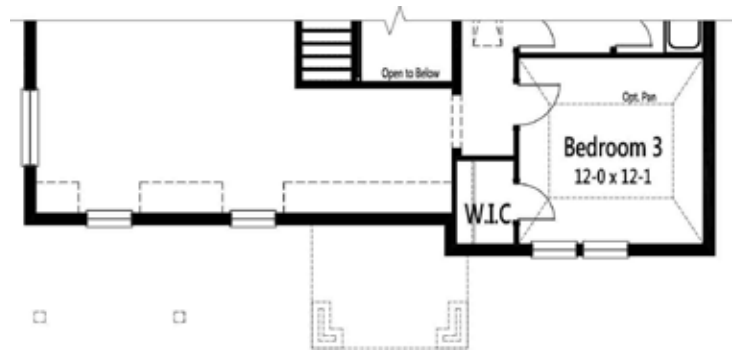

55' · 2 Story · 3,439 SQFT · 4 Bed / 3.5 Bath · 3-Car-Tandem-Garage

Texana Farmhouse

European Romantic

*Shown with optional features; see Community Sales Manager for more details.

HLG #4507

HOMESTEAD AT LIBERTY GROVE · 972.535.2531 · 6313 TRAFALGAR DRIVE ROWLETT, TX 75089 · cambridgehomes.com

Texana Farmhouse

European Romantic

Texana Farmhouse

European Romantic

OPT Owner's Bath

OPT Kitchen Island

OPT Media Room

OPT Bedroom 5 with Bath 4