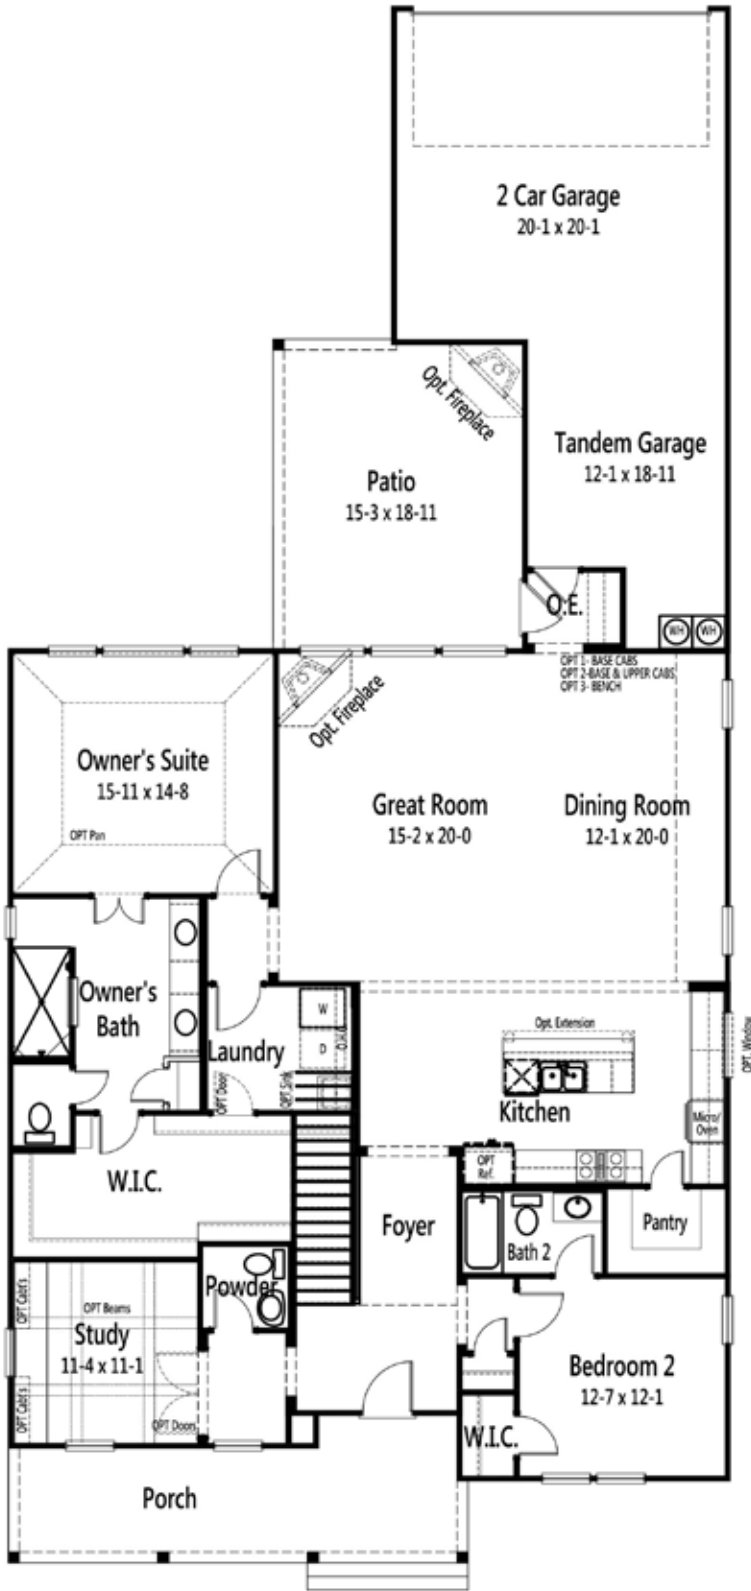

55' · 2 Story · 3,439 SQFT · 4 Bed / 3.5 Bath · 3-Car-Tandem-Garage

Texana Farmhouse

European Romantic

*Shown with optional features; see Community Sales Manager for more details.

HLG #4507

HOMESTEAD AT LIBERTY GROVE · 972.535.2531 · 6313 TRAFALGAR DRIVE ROWLETT, TX 75089 · cambridgehomes.com

Texana Farmhouse

European Romantic

Texana Farmhouse

European Romantic

OPT Owner's Bath

OPT Kitchen Island

OPT Media Room

OPT Bedroom 5 with Bath 4