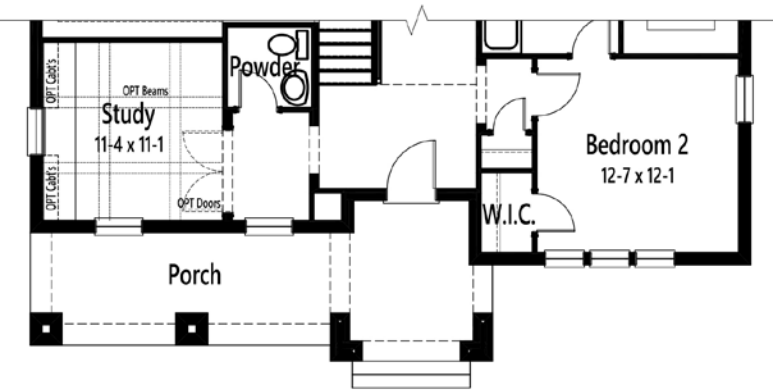

55' · 2 Story · 3,439 SQFT · 4 Bed / 3.5 Bath · 3-Car-Tandem-Garage

Texana Farmhouse

European Romantic

*Shown with optional features; see Community Sales Manager for more details.

HLG #4507

HOMESTEAD AT LIBERTY GROVE · 972.535.2531 · 6313 TRAFALGAR DRIVE ROWLETT, TX 75089 · cambridgehomes.com

Texana Farmhouse

European Romantic

Texana Farmhouse

European Romantic

OPT Owner's Bath

OPT Kitchen Island

OPT Media Room

OPT Bedroom 5 with Bath 4