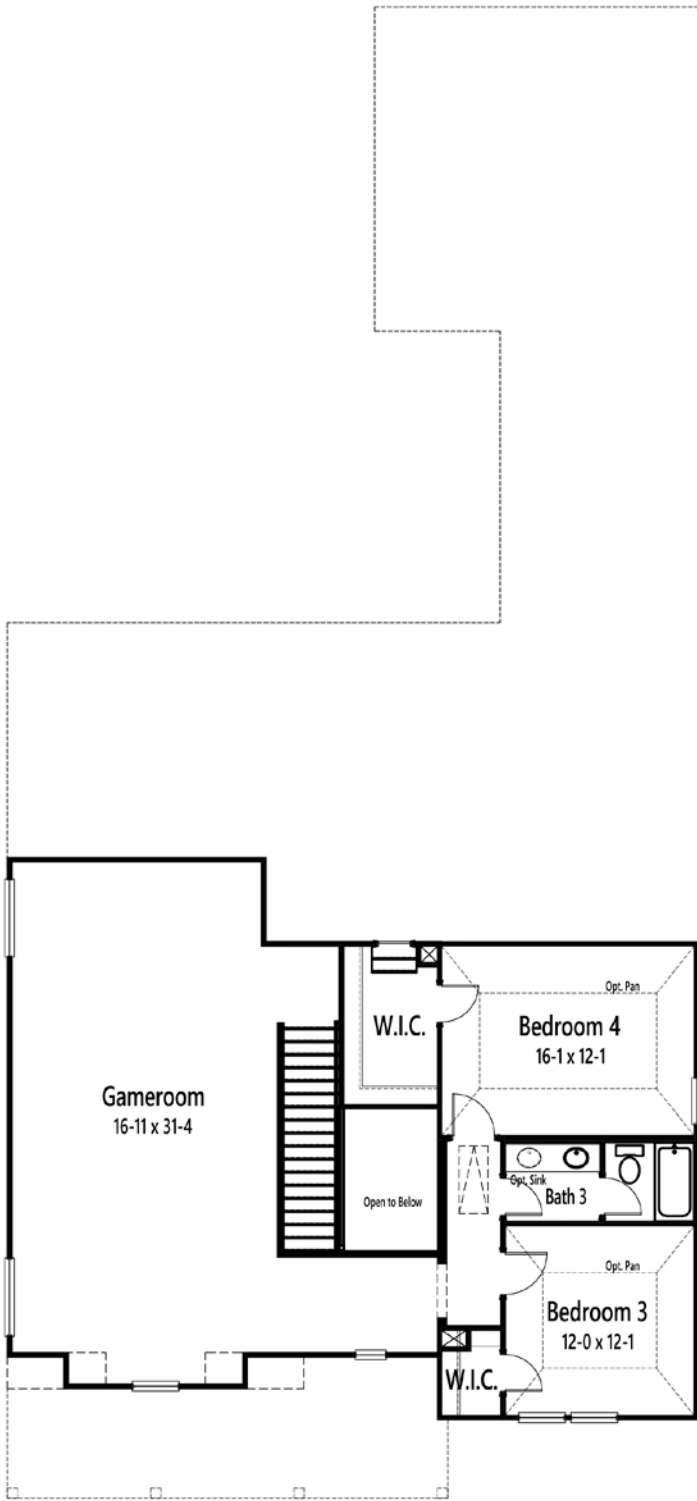

55' · 2 Story · 3,439 SQFT · 4 Bed / 3.5 Bath · 3-Car-Tandem-Garage

Texana Farmhouse

European Romantic

*Shown with optional features; see Community Sales Manager for more details.

HLG #4507

HOMESTEAD AT LIBERTY GROVE · 972.535.2531 · 6313 TRAFALGAR DRIVE ROWLETT, TX 75089 · cambridgehomes.com

Texana Farmhouse

European Romantic

Texana Farmhouse

European Romantic

OPT Owner's Bath

OPT Kitchen Island

OPT Media Room

OPT Bedroom 5 with Bath 4