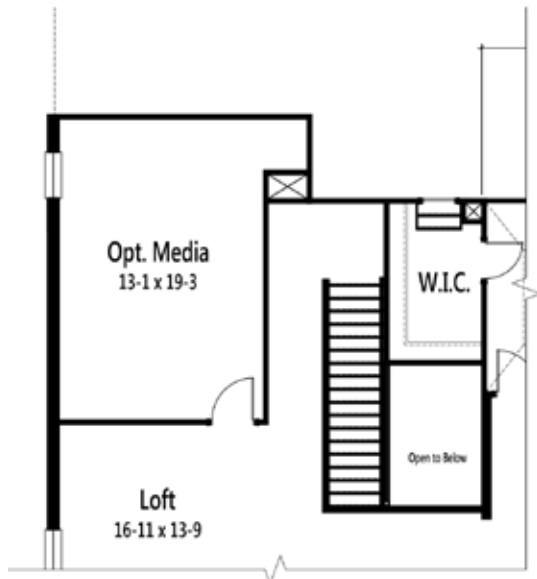

55' · 2 Story · 3,439 SQFT · 4 Bed / 3.5 Bath · 3-Car-Tandem-Garage

Texana Farmhouse

European Romantic

*Shown with optional features; see Community Sales Manager for more details.

HLG #4507

HOMESTEAD AT LIBERTY GROVE · 972.535.2531 · 6313 TRAFALGAR DRIVE ROWLETT, TX 75089 · cambridgehomes.com

Texana Farmhouse

European Romantic

Texana Farmhouse

European Romantic

OPT Owner's Bath

OPT Kitchen Island

OPT Media Room

OPT Bedroom 5 with Bath 4