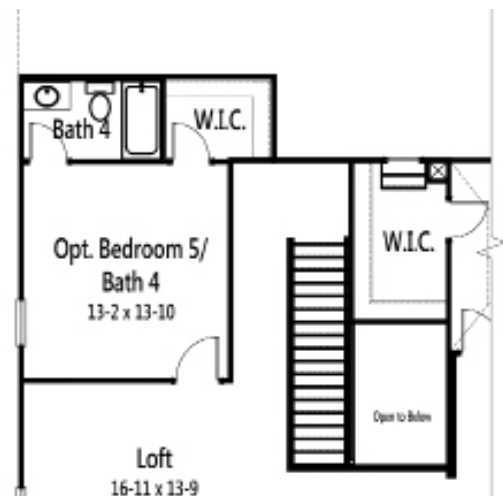

55' · 2 Story · 3,439 SQFT · 4 Bed / 3.5 Bath · 3-Car-Tandem-Garage

Texana Farmhouse

European Romantic

*Shown with optional features; see Community Sales Manager for more details.

HLG #4507

HOMESTEAD AT LIBERTY GROVE · 972.535.2531 · 6313 TRAFALGAR DRIVE ROWLETT, TX 75089 · cambridgehomes.com

Texana Farmhouse

European Romantic

Texana Farmhouse

European Romantic

OPT Owner's Bath

OPT Kitchen Island

OPT Media Room

OPT Bedroom 5 with Bath 4